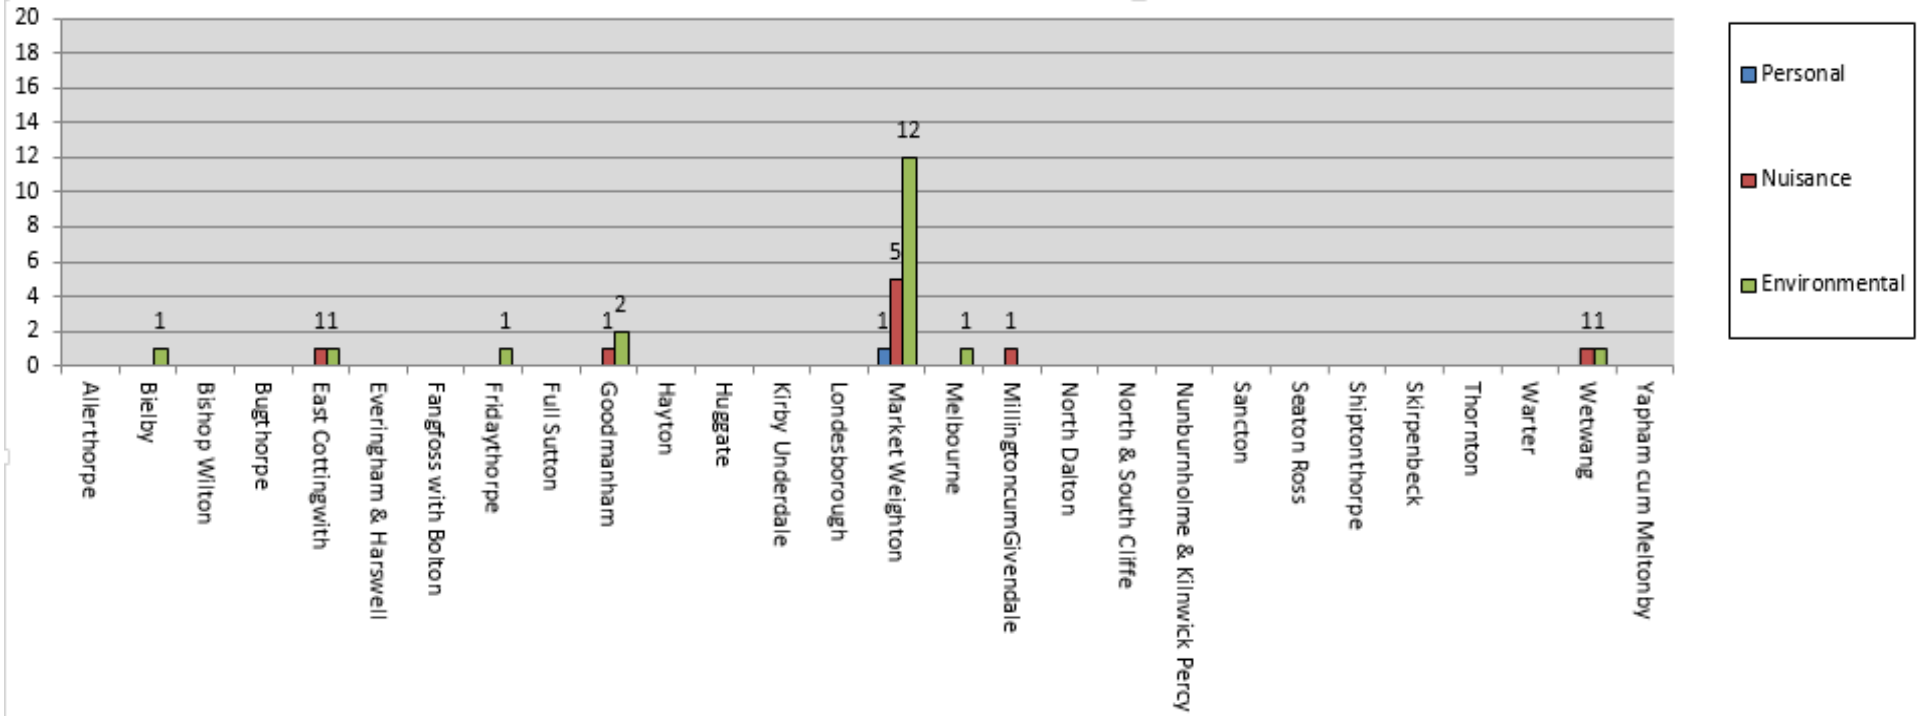

Wolds Weighton

Six month data represents 1 April 2019 to 30 September 2019

Breakdown by Parish and Town Council area

Interventions to Tackle ASB

*Court Orders include ASBOs, Criminal Behaviour Orders and Civil Injunctions

Calls for Service to the ASB Team

Wolds Weighton

Six month data represents 1 April 2019 to 30 September 2019

Breakdown by Ward

Interventions to Tackle ASB

Calls for Service to the ASB Team

*Court Orders include ASBOs, Criminal Behaviour Orders and Civil Injunctions

Wolds Weighton

Six month data represents 1 April 2019 to 30 September 2019

Neighbourhood Watch Groups and Community Projects