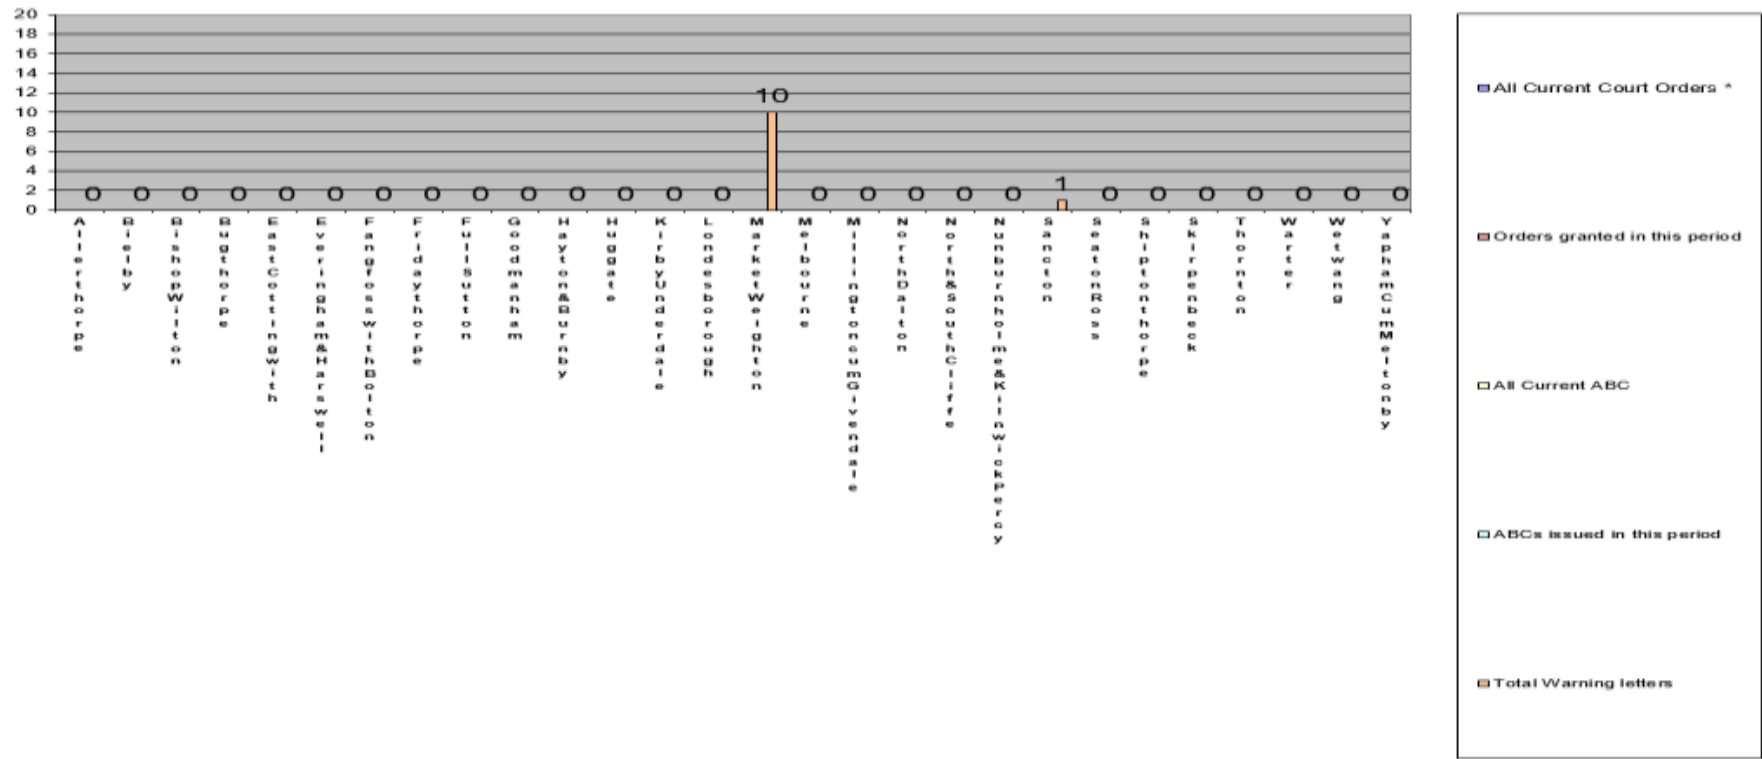

Wolds Weighton

Six month data represents 1 April 2019 to 30 September 2019

Breakdown by Parish and Town Council area

Interventions to Tackle ASB

*Court Orders include ASBOs, Criminal Behaviour Orders and Civil Injunctions

Calls for Service to the ASB Team

Wolds Weighton

Six month data represents 1 April 2019 to 30 September 2019

Breakdown by Ward

Interventions to Tackle ASB

Calls for Service to the ASB Team

*Court Orders include ASBOs, Criminal Behaviour Orders and Civil Injunctions

Wolds Weighton

Six month data represents 1 April 2019 to 30 September 2019

Neighbourhood Watch Groups and Community Projects