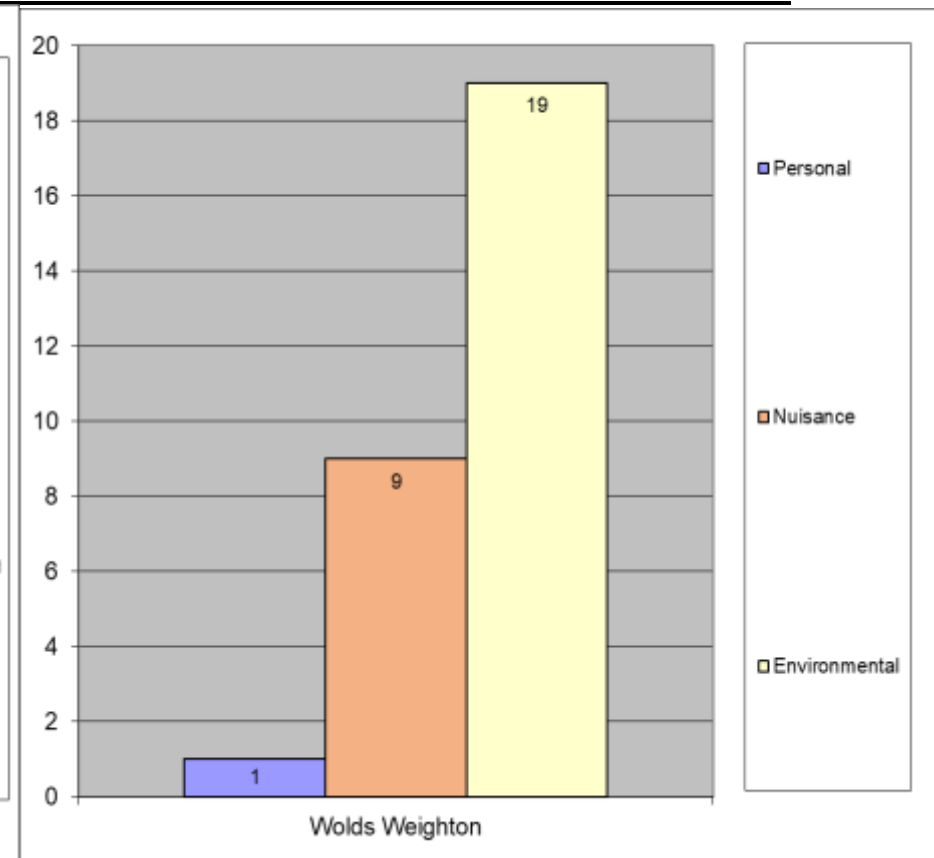

Wolds Weighton

Six month data represents 1 April 2019 to 30 September 2019

Breakdown by Parish and Town Council area

Interventions to Tackle ASB

*Court Orders include ASBOs, Criminal Behaviour Orders and Civil Injunctions

Calls for Service to the ASB Team

Wolds Weighton

Six month data represents 1 April 2019 to 30 September 2019

Breakdown by Ward

Interventions to Tackle ASB

Calls for Service to the ASB Team

*Court Orders include ASBOs, Criminal Behaviour Orders and Civil Injunctions

Wolds Weighton

Six month data represents 1 April 2019 to 30 September 2019

Neighbourhood Watch Groups and Community Projects