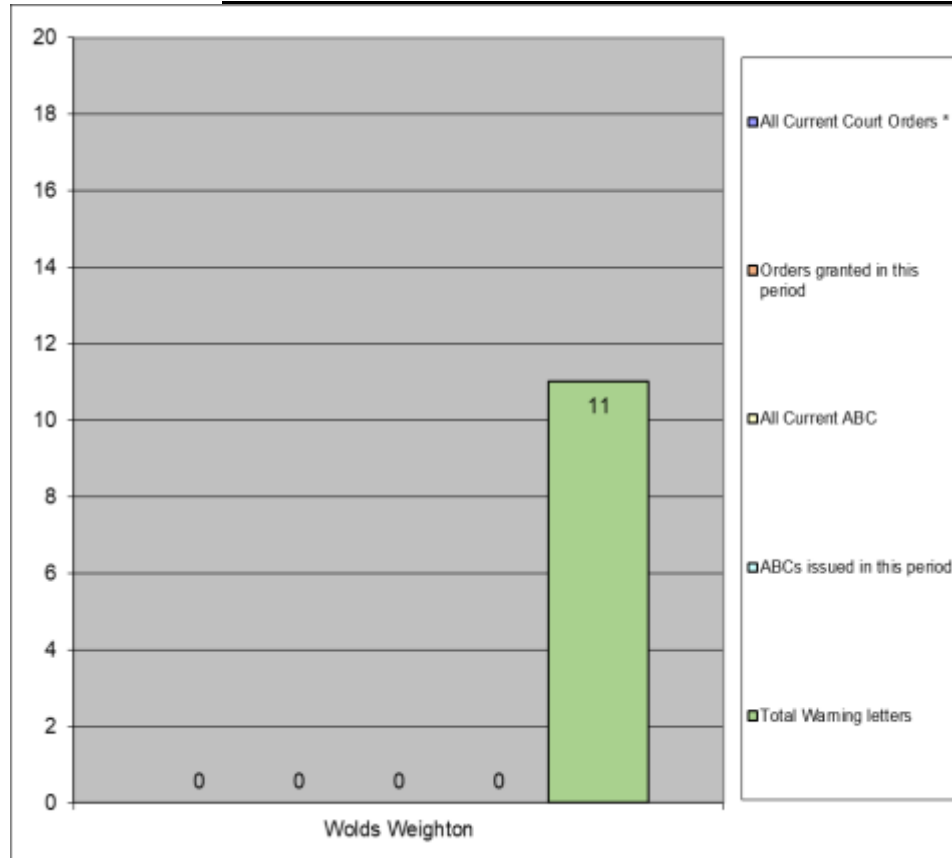

Wolds Weighton

Six month data represents 1 April 2019 to 30 September 2019

Breakdown by Parish and Town Council area

Interventions to Tackle ASB

*Court Orders include ASBOs, Criminal Behaviour Orders and Civil Injunctions

Calls for Service to the ASB Team

Wolds Weighton

Six month data represents 1 April 2019 to 30 September 2019

Breakdown by Ward

Interventions to Tackle ASB

Calls for Service to the ASB Team

*Court Orders include ASBOs, Criminal Behaviour Orders and Civil Injunctions

Wolds Weighton

Six month data represents 1 April 2019 to 30 September 2019

Neighbourhood Watch Groups and Community Projects